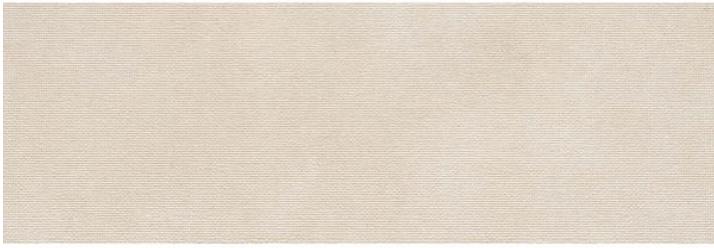

COUVET**Suite Couvet Arena**

PRICE / M2 (VAT INCLUDED)

**CHARACTERISTICS**

Finish: Mate

Boxes / Pallet: 20

Rectified sides

Kg / Box: 28

Style: Stones

Kg / Pallet: 560

Degree of detonation: V3 (Medium)

Material: White body wall tile

Pieces / Box: 3

M2 / Box: 1.44

M2 / Pallet: 28.8

**Installation**

Installation: Coating

White Body**White paste**

Suitable to tile indoor walls such as bathrooms and kitchens.

mm

**Destonified**

Couvet

Balanced and timeless, it evokes the colours and textures of nature in sandy tones. Its reliefs distinguish it from other smooth porcelain tiles by its sophisticated touch that suggests granite and natural stone to the touch. The Deko variant, which can be used both on the floor and on the wall, incorporates subtle plant motifs that blend in perfectly with the rest of the range and allow for elegant combinations of textures. On the wall, it is elegant to the touch and light to the eye, in the search for a sensory balance.

#technology_text

White Body**White paste**

Suitable to tile indoor walls such as bathrooms and kitchens.