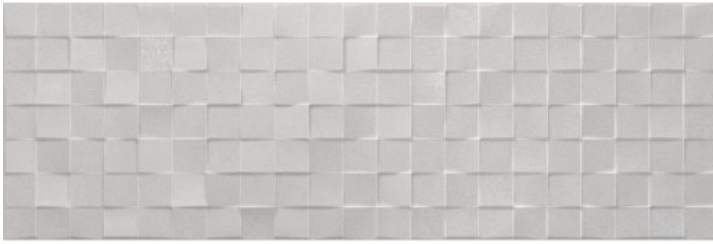

WEEKEND**Suite Weekend Gris**

PRICE / M2 (VAT INCLUDED)

**CHARACTERISTICS**

Finish: Mate

Boxes / Pallet: 48

Rectified sides

Kg / Box: 21

Style: Concretes

Kg / Pallet: 984

Degree of detonation: V2 (Low)

Material: white_body

Pieces / Box: 4

M2 / Box: 1.08

M2 / Pallet: 51.84

**Installation**

Installation: Coating

White Body**White paste**

Suitable to tile indoor walls such as bathrooms and kitchens.

mm

**Destonified**

Weekend

Contemporary tradition. When the concept takes hold any ornaments are superfluous. Subtle colors and sober forms for a floor tile with an industrial style, especially suited for highly transited and contract areas. Weekend replicates worn cement to perfectly combine with its varied wall tile options. With versions in Arena, Gris, Visión and Grafito available in square and rectangular formats, Weekend is a glazed porcelain floor tile, ideal to draw endless surfaces. Range available in 60x120 cm R, 60x60 cm R, 30x60 cm R.

#technology_text

White Body**White paste**

Suitable to tile indoor walls such as bathrooms and kitchens.