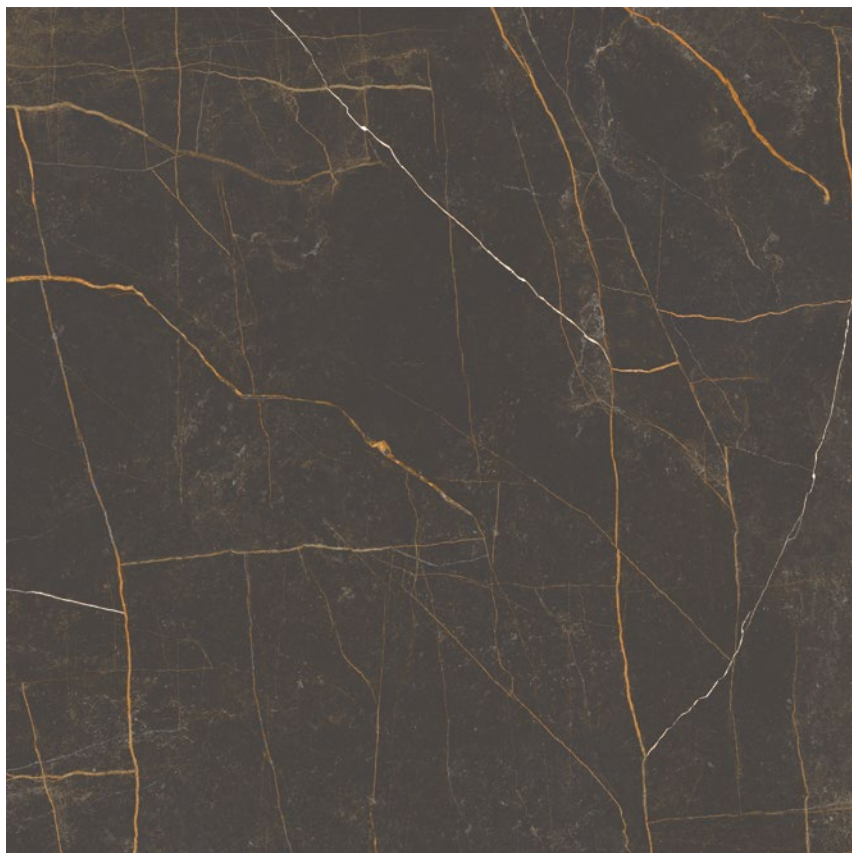

LM Noir ST Laurent NGPOL 120x120 R / 48"x48" R

St Laurent

Porcelánico Pulido / Polished Porcelain

MARBLES

7
mm

120x120 R
48"x48" R

Negro

LM Noir St Laurent NGPOL
120x120 R / 48"x48" R
FNL03E8161 / M3615 / XM3580