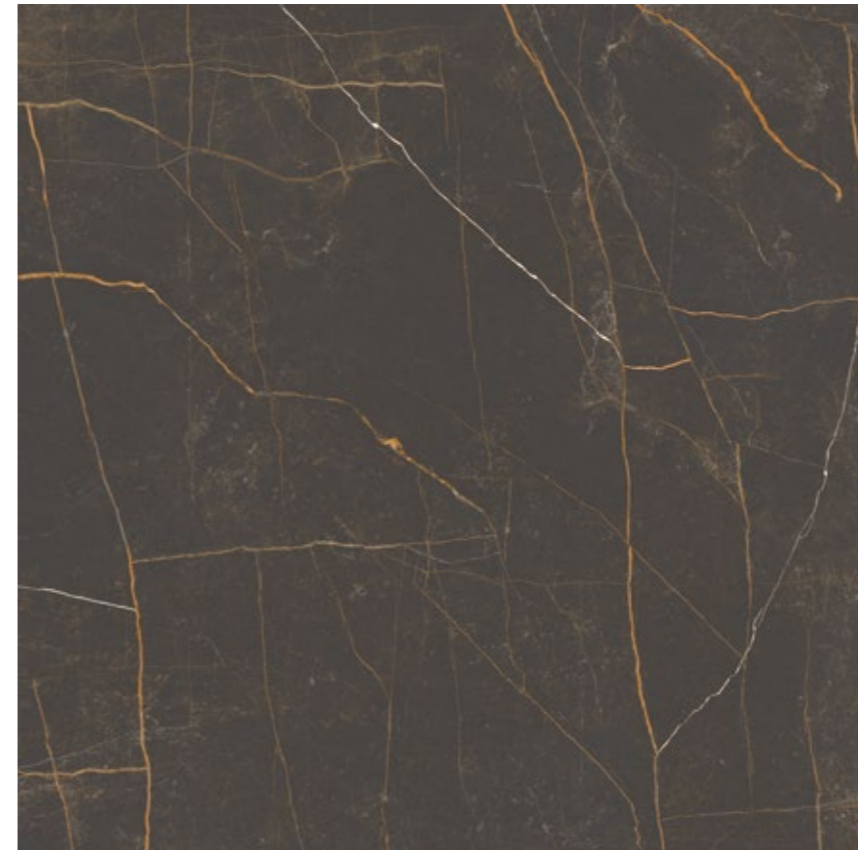

Negro

LM Noir St Laurent NGPOL
120x120 R / 48"x48" R
FNL03E8161 / M3615 / XM3580
G1