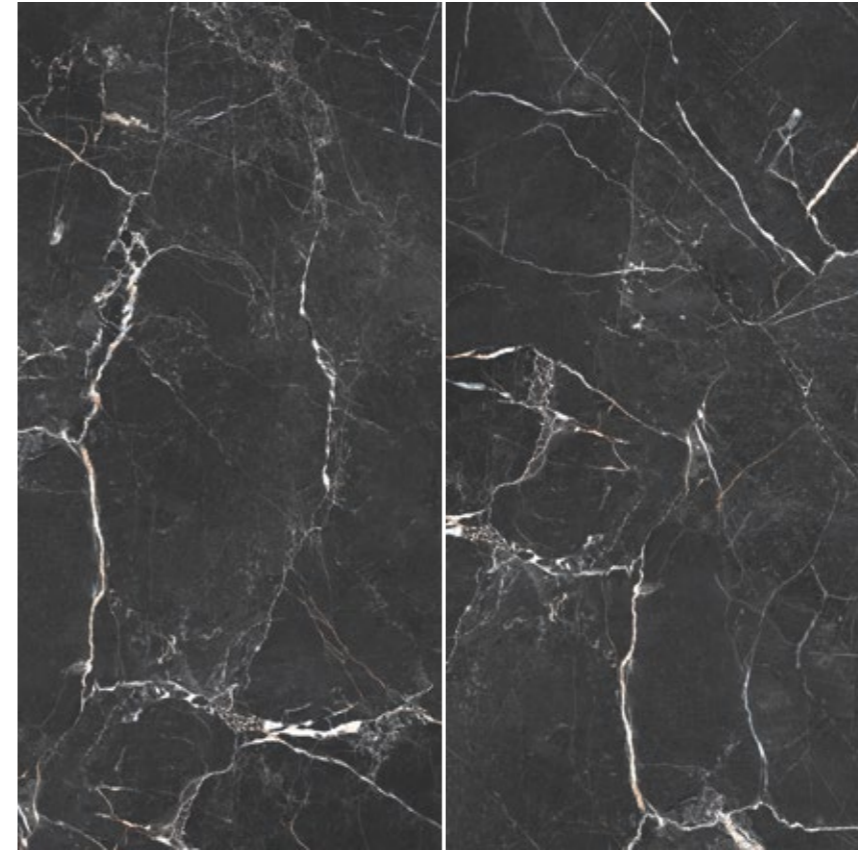

Marble Venato

Porcelánico Pulido / Polished Porcelain

MARBLES

8,7 mm | | **60x120 R**
24"x48" R

Negro

Marble Venato Black Pulido
60x120 R / 24"x48" R
F46R054161 / M3540 / XM3540
G1