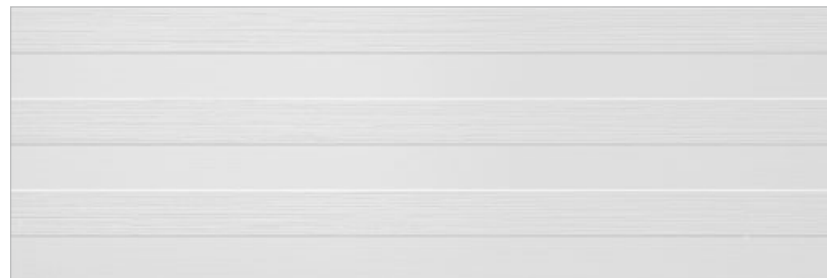

Roca

Gravity

Gravity

Pasta Blanca / White Body

COLOURS & WHITES

40x120 R
 16"x48" R

Gravity Blanco 40x120 R / 16"x48" R
FDQR0MC011 / M1590

Suite Gravity Blanco 40x120 R / 16"x48" R
FDQR1MC011 / M1760

Gravity Gris 40x120 R / 16"x48" R
FDQR0MC021 / M1590

Suite Gravity Gris 40x120 R / 16"x48" R
FDQR1MC021 / M1760

40x120 R / 16"x48" R

 3 Pzs. 28 Kg. 1,440 m ²	 40 Box 1.114 Kg. 57,600 m ²
---	--

Gravity Blanco 40x120 R - Suite Gravity Blanco 40x120 R - Suite Abbey Roble 40x120 R - Abbey Roble 19,5x120 R