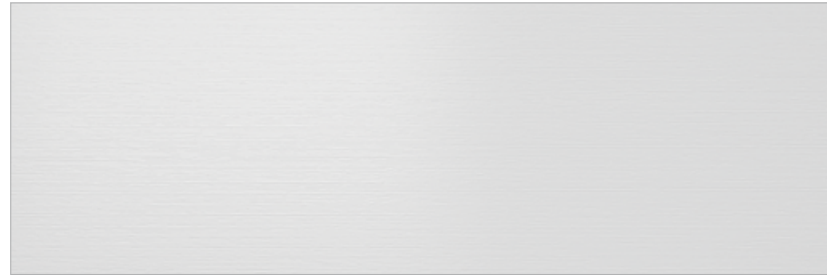

Roca

Gravity

Gravity

Pasta Blanca / White Body

COLOURS & WHITES

40x120 R
 16"x48" R

Gravity Blanco 40x120 R / 16"x48" R
FDQR0MC011 / M1590

Suite Gravity Blanco 40x120 R / 16"x48" R
FDQR1MC011 / M1760

Gravity Gris 40x120 R / 16"x48" R
FDQR0MC021 / M1590

Suite Gravity Gris 40x120 R / 16"x48" R
FDQR1MC021 / M1760

40x120 R / 16"x48" R

 3 Pzs. 28 Kg. 1,440 m ²	 40 Box 1.114 Kg. 57,600 m ²
---	--

Gravity Blanco 40x120 R - Suite Gravity Blanco 40x120 R - Suite Abbey Roble 40x120 R - Abbey Roble 19,5x120 R