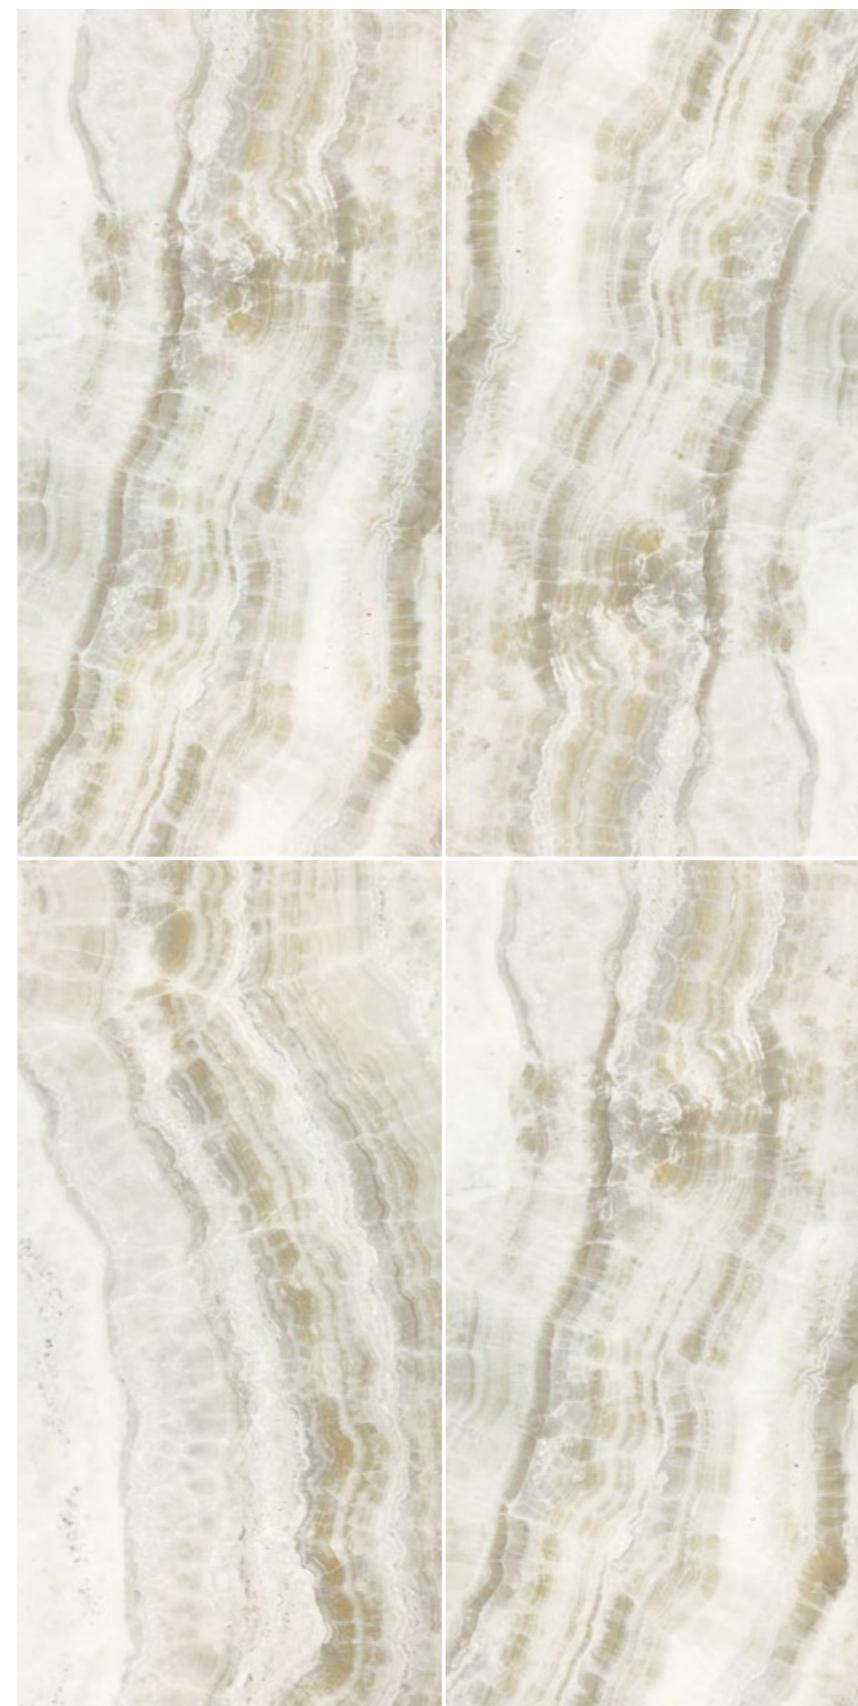

Roca

Marble Goya

Marble Goya Bone Pulido 60x120 R

Marble Goya

Porcelánico Pulido / Polished Porcelain

MARBLES

8,7
mm

P

25%
RECYCLED

60x120 R
24"x48" R

Bone

Marble Goya Bone Pulido
60x120 R / 24"x48" R
FL4R054B01 / M1780
G3

60x120 R / 24"x48" R

2 Pzs.
30 Kg.
1,440 m²

32 Box
973 Kg.
46,080 m²

FOLLOW US ON: