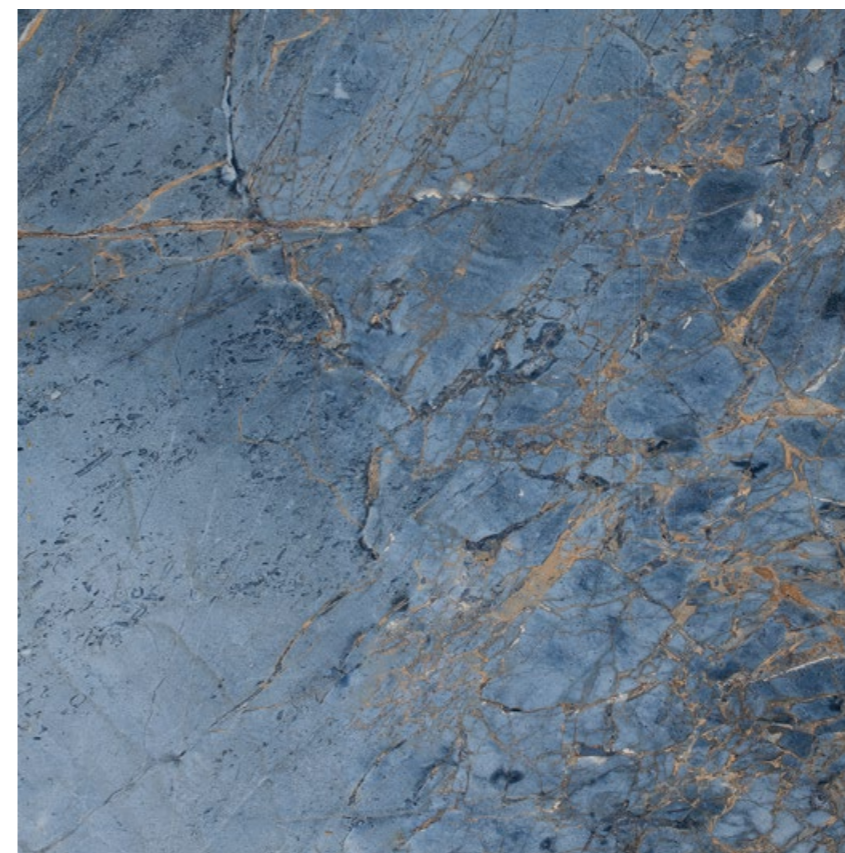

Roca

Marble Nouveau

LM Marble Nouveau MC 120x120 R - LM Mármore Paraná MC 120x120 R

Marble Nouveau

Porcelánico Pulido / Polished Porcelain

thinbig®

MARBLES

7 mm | P | V3 | 25% RECYCLED | 120x120 R / 48"x48" R