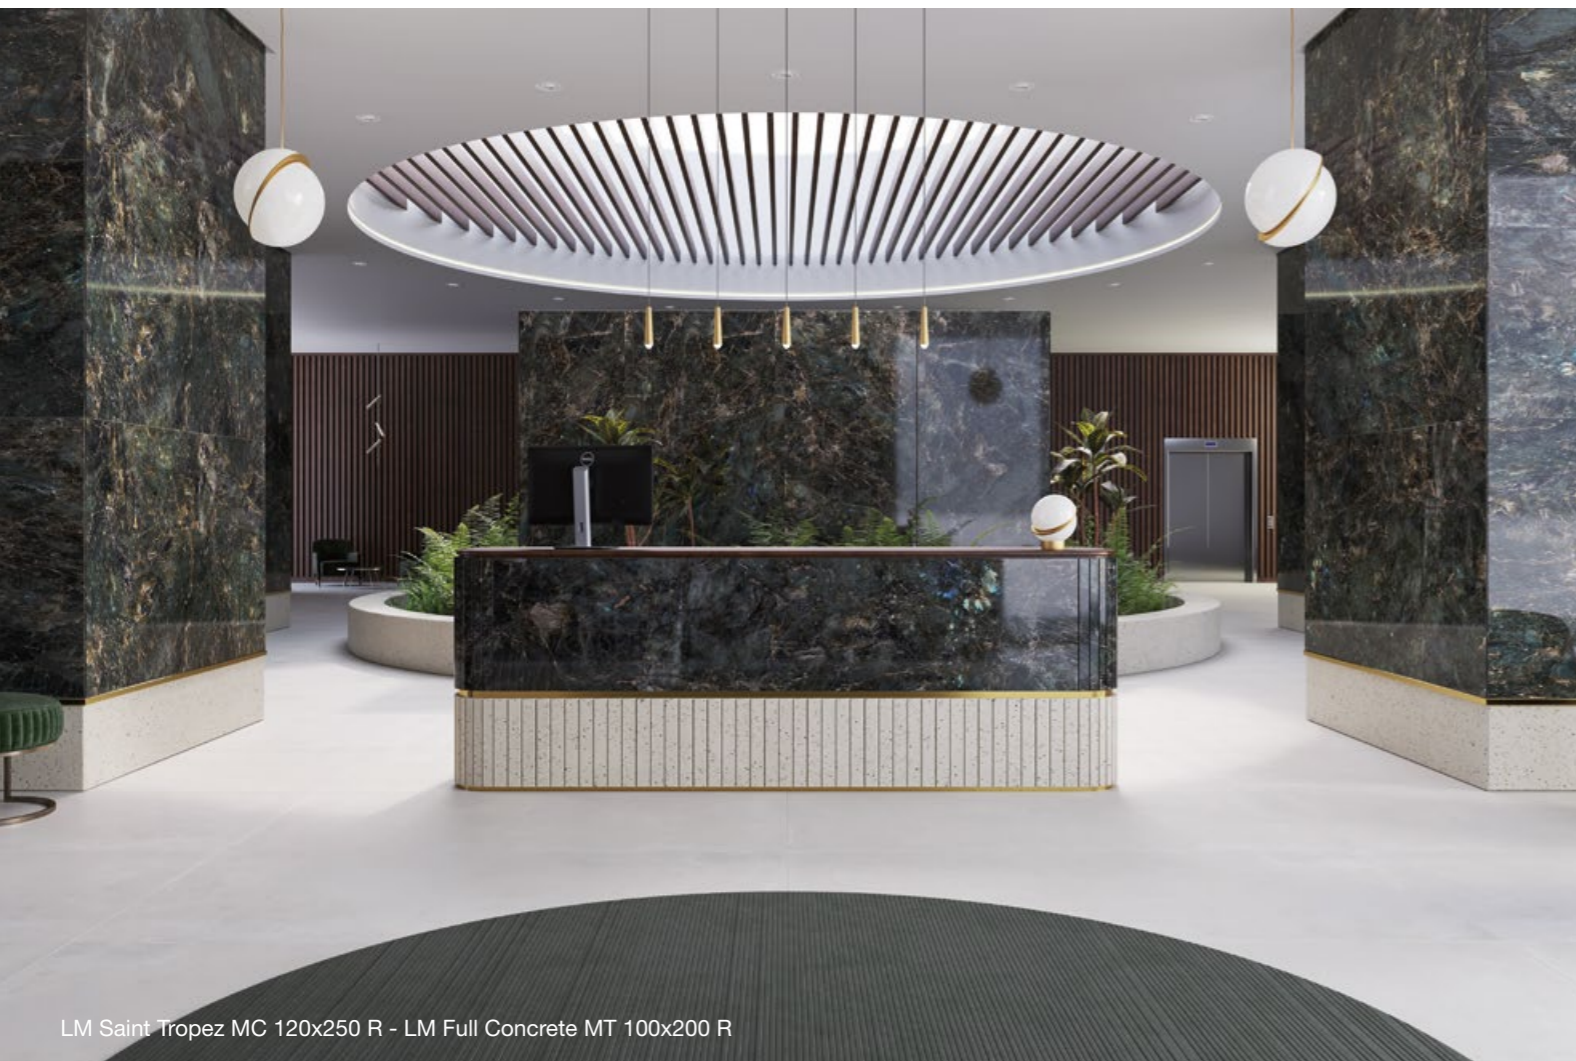

LM Saint Tropez MC 120x250 R

LM Saint Tropez MC 120x250 R - LM Full Concrete MT 100x200 R

Saint Tropez

Porcelánico Pulido / Polished Porcelain

thinbig®

MARBLES

7 mm | P | V3 | 25% RECYCLED | 120x250 R / 48"x100" R